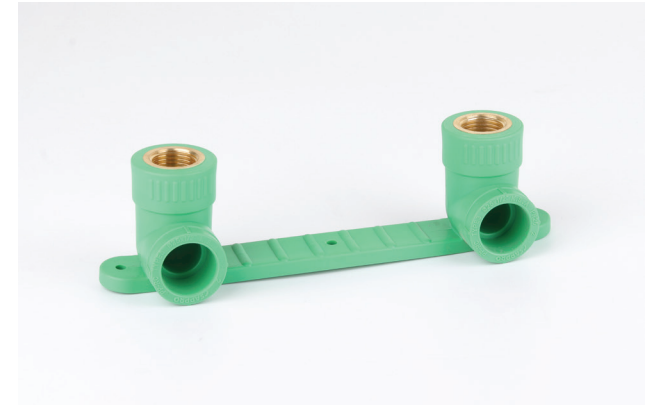

STOP VALVE

20 mm
25 mm
32 mm

SMALL PLASTIC PIPE CLAMP

20 mm
25 mm
32 mm

90° FEMALE THREADED WALL ELBOW

20 x 1/2" f
25 x 1/2" f
25 x 3/4" f

WELDING DEVICE

20 - 63 mm

75 x110 mm

STOP VALVE

20 mm

25 mm

32 mm

STOP VALVE

20 mm

25 mm

32 mm

SMALL PLASTIC PIPE CLAMP

20 mm
25 mm
32 mm

90° FEMALE THREADED WALL ELBOW

20 x 1/2" f
25 x 1/2" f
25 x 3/4" f