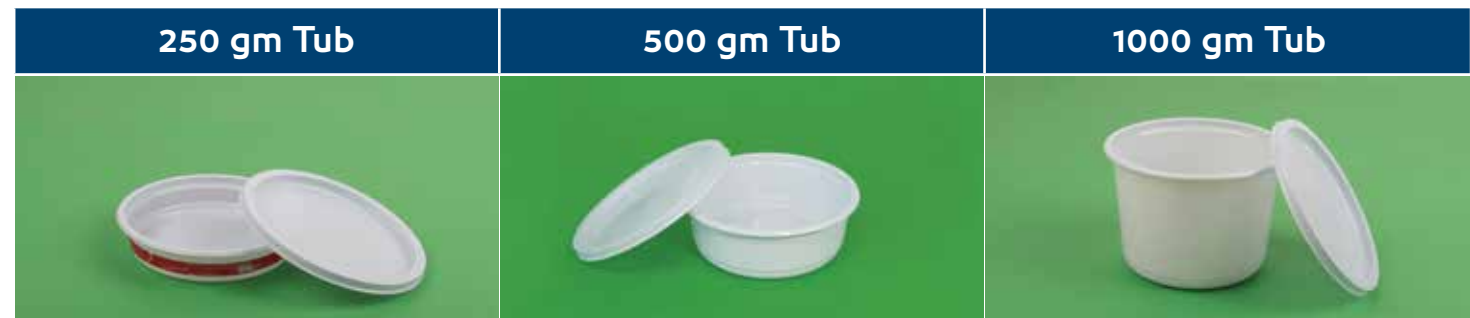

علب الفول والحمص

13 - MEDAMMES & HOMMOS TUBS WIDE

DISPOSABLE PRODUCTS HYGIENIC

Description	Specification	Specification	Specification
Material	PS	PS	PS
Color	White / Trans./ Printed	White / Trans./ Printed	White / Trans./ Printed
Pcs / Carton	500	500	500
Carton Dims. (cm)	71 x 41 x 29	37 x 27 x 15.5	37 x 27 x 15.5
Carton / Pallet	42	42	42