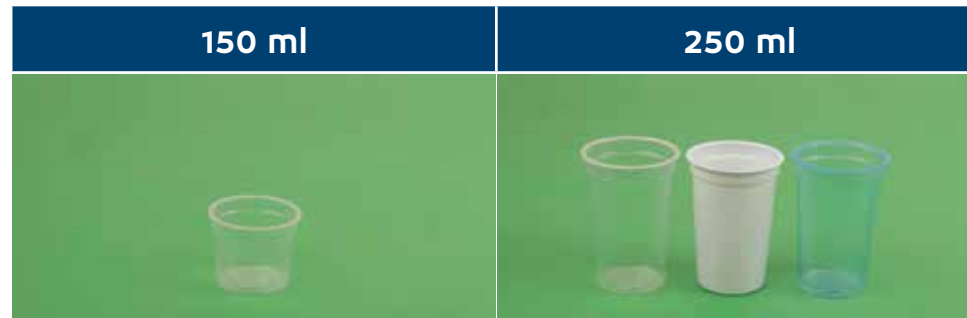

أكواب المياه الصناعية

19 - WATER CUPS INDUSTRIAL

DISPOSABLE PRODUCTS HYGIENIC

Description	150 ml	250 ml
	Specification	Specification
Material	PP	PP / PS
Color	White / Trans./ Printed	White / Trans./ Printed
Pcs / Carton	2025	1800
Carton Dims. (cm)	59 x 39 x 58	51.5 x 36 x 58
Carton / Pallet	20	20